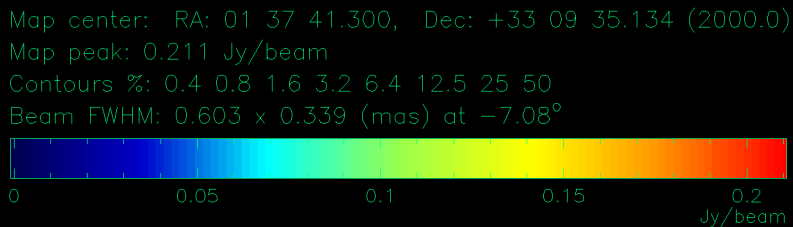

Clean I map. Array: VLBA Correlator  
J0137+3309 at 24.552 GHz 2018 Jul 20

Clean I map. Array: VLBA Correlator  
J0137+3309 at 24.552 GHz 2019 Feb 25