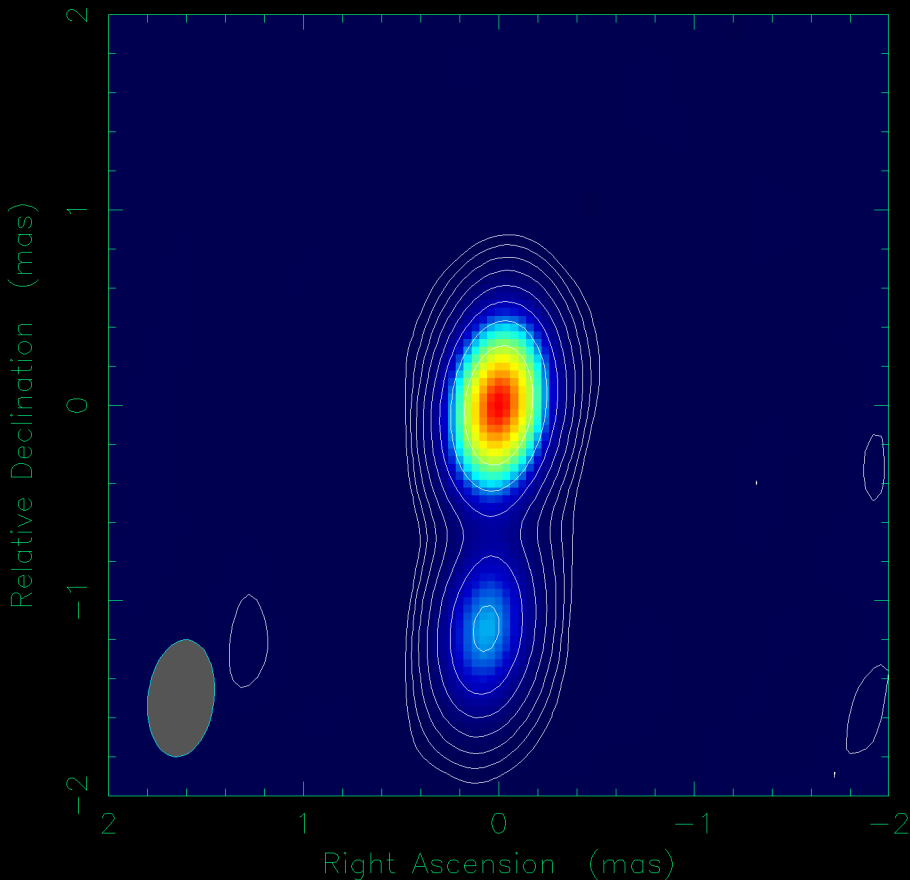

Clean I map. Array: VLBA Correlator  
J0137+3309 at 24.552 GHz 2018 Jul 20

Clean I map. Array: VLBA Correlator  
J0137+3309 at 24.552 GHz 2019 Feb 25