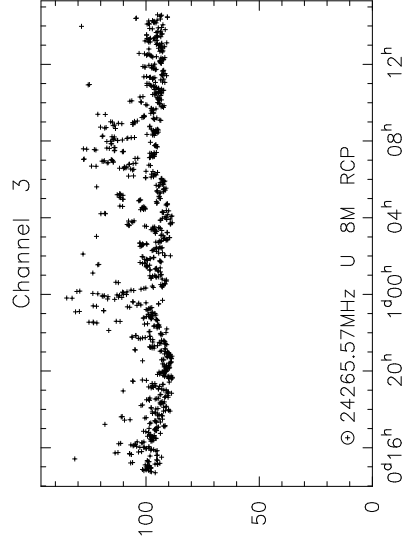

FD SYSTEM TEMPERATURES BP125A

System Temperature (K)

Time on 2006JUN04 (DOY 155)

FD MONITOR DATA BP125A

CABLE and PCAL DATA --- FD BP125A

2006JUN04