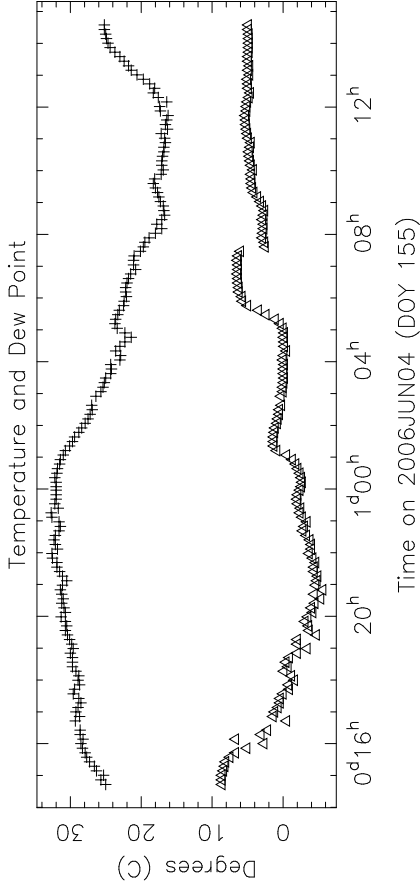

FD SYSTEM TEMPERATURES BP125A

System Temperature (K)

Time on 2006JUN04 (DOY 155)

FD MONITOR DATA BP125A

CABLE and PCAL DATA --- FD BP125A

2006JUN04