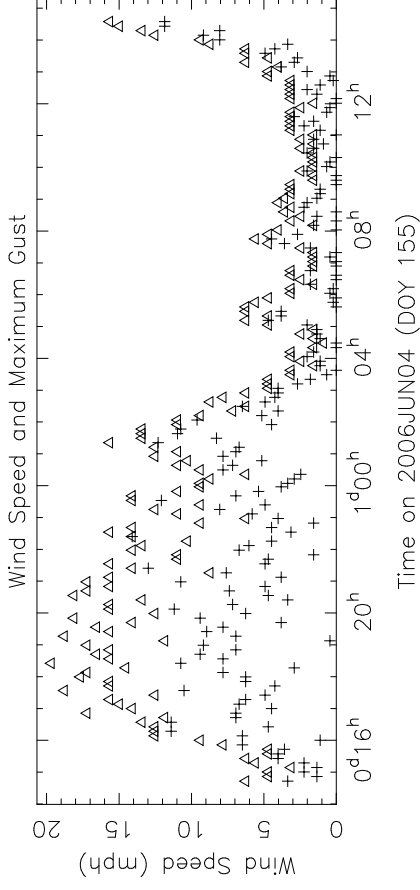

FD SYSTEM TEMPERATURES BP125A

System Temperature (K)

Time on 2006JUN04 (DOY 155)

FD MONITOR DATA BP125A

CABLE and PCAL DATA --- FD BP125A

2006JUN04