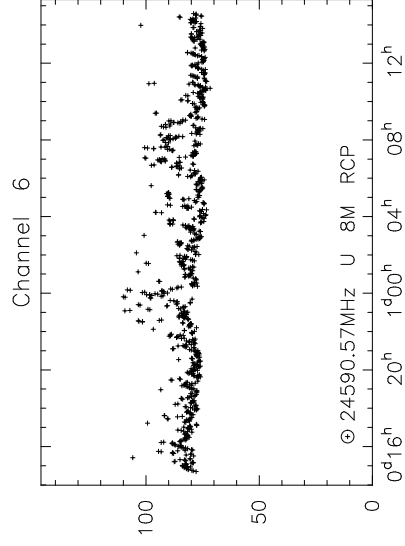

FD SYSTEM TEMPERATURES BP125A

System Temperature (K)

Time on 2006JUN04 (DOY 155)

FD MONITOR DATA BP125A

CABLE and PCAL DATA --- FD BP125A

2006JUN04