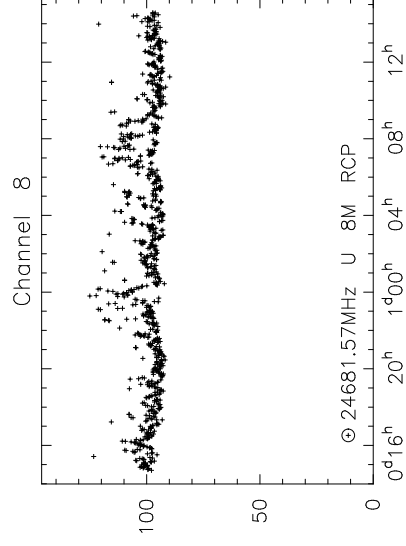

FD SYSTEM TEMPERATURES BP125A

System Temperature (K)

Time on 2006JUN04 (DOY 155)

FD MONITOR DATA BP125A

CABLE and PCAL DATA --- FD BP125A

2006JUN04