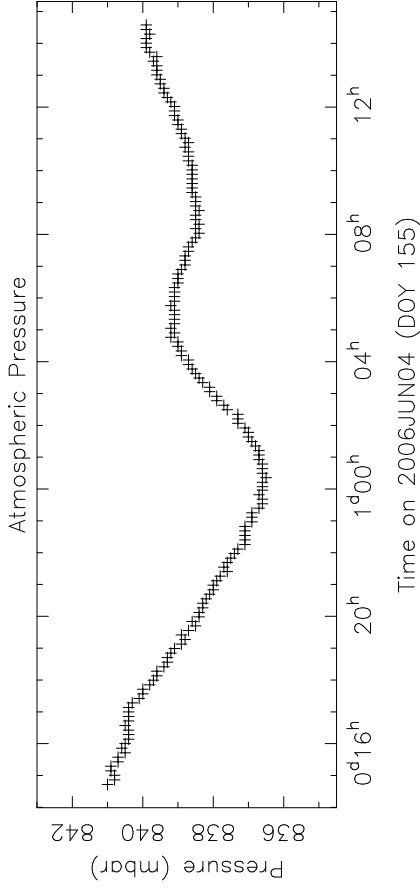

FD SYSTEM TEMPERATURES BP125A

System Temperature (K)

Time on 2006JUN04 (DOY 155)

FD MONITOR DATA BP125A

CABLE and PCAL DATA --- FD BP125A

2006JUN04