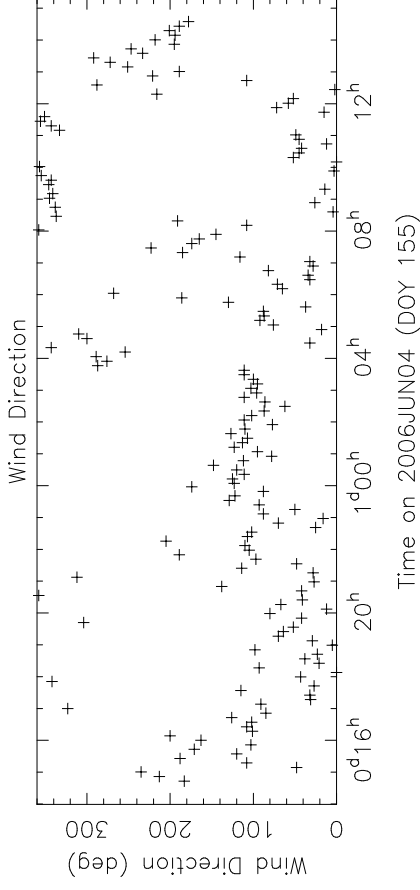

FD SYSTEM TEMPERATURES BP125A

System Temperature (K)

Time on 2006JUN04 (DOY 155)

FD MONITOR DATA BP125A

CABLE and PCAL DATA --- FD BP125A

2006JUN04