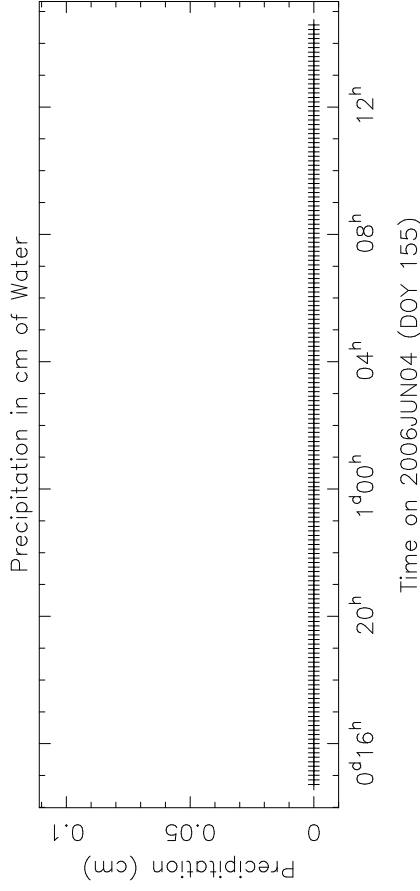

FD SYSTEM TEMPERATURES BP125A

System Temperature (K)

Time on 2006JUN04 (DOY 155)

FD MONITOR DATA BP125A

CABLE and PCAL DATA --- FD BP125A

2006JUN04