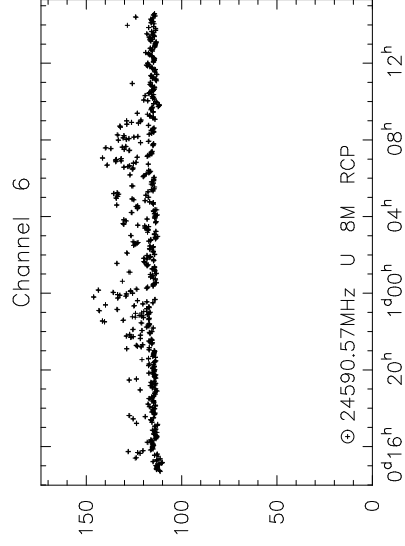

LA SYSTEM TEMPERATURES BP125A

System Temperature (K)

LA MONITOR DATA BP125A

CABLE and PCAL DATA --- LA BP125A

2006JUN04