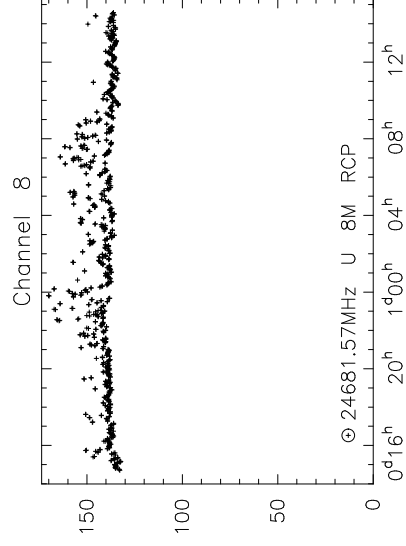

LA SYSTEM TEMPERATURES BP125A

System Temperature (K)

LA MONITOR DATA BP125A

CABLE and PCAL DATA --- LA BP125A

2006JUN04