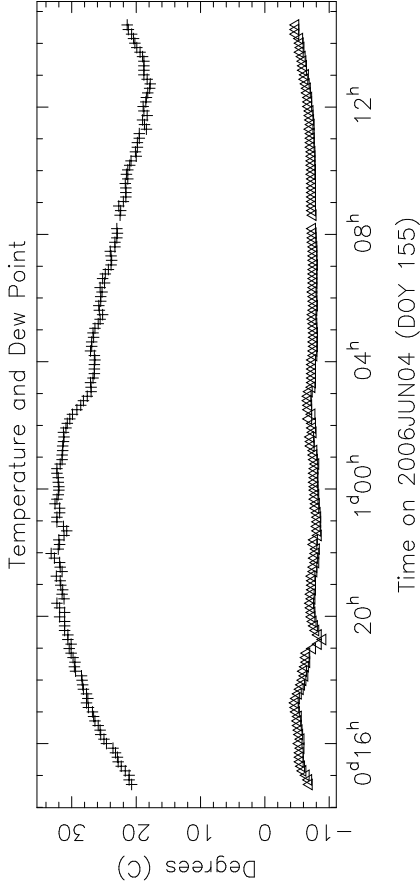

LA SYSTEM TEMPERATURES BP125A

System Temperature (K)

LA MONITOR DATA BP125A

CABLE and PCAL DATA --- LA BP125A

2006JUN04