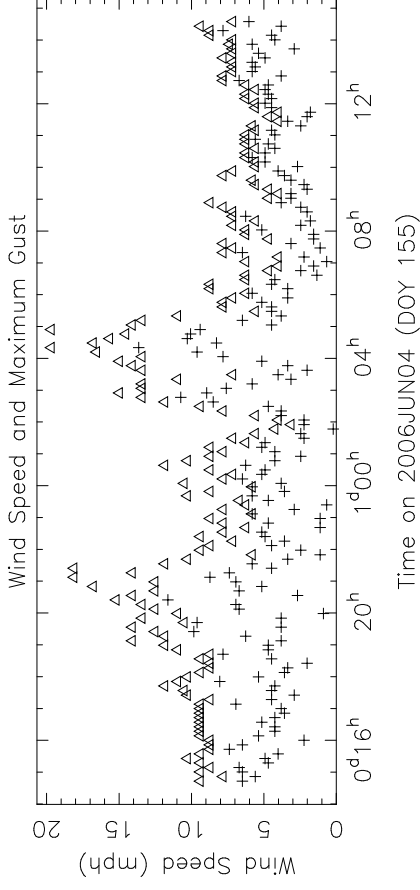

LA SYSTEM TEMPERATURES BP125A

System Temperature (K)

LA MONITOR DATA BP125A

CABLE and PCAL DATA --- LA BP125A

2006JUN04