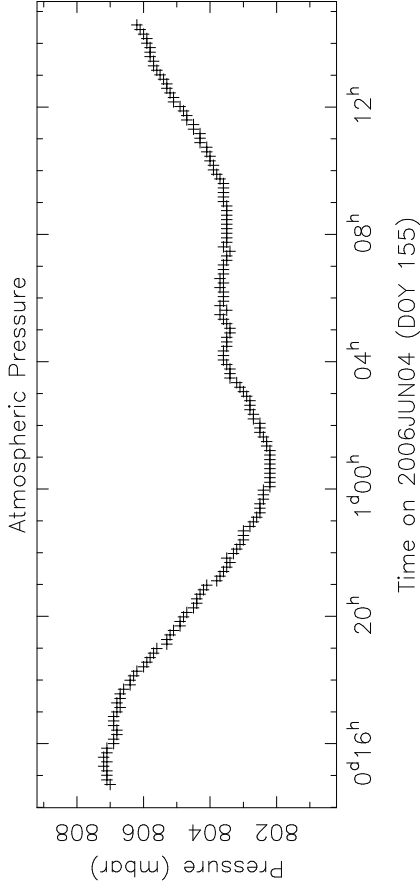

LA SYSTEM TEMPERATURES BP125A

System Temperature (K)

LA MONITOR DATA BP125A

CABLE and PCAL DATA --- LA BP125A

2006JUN04