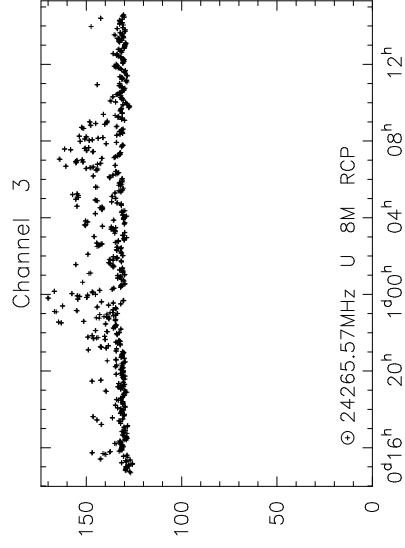

LA SYSTEM TEMPERATURES BP125A

System Temperature (K)

LA MONITOR DATA BP125A

CABLE and PCAL DATA --- LA BP125A

2006JUN04