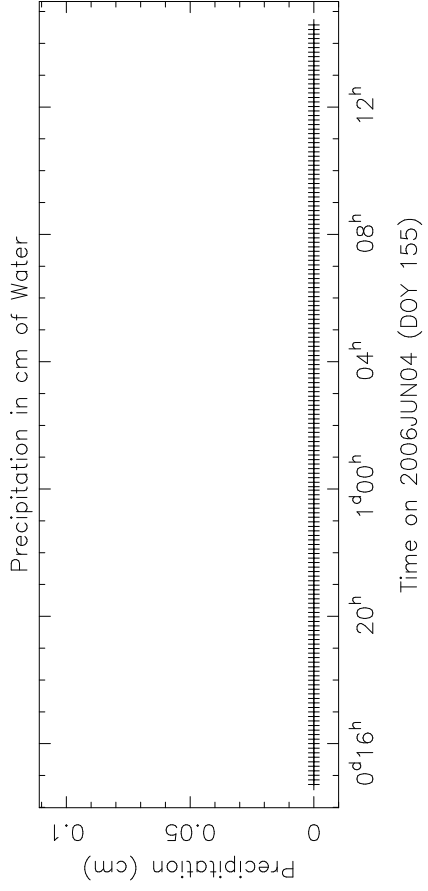

LA SYSTEM TEMPERATURES BP125A

System Temperature (K)

LA MONITOR DATA BP125A

CABLE and PCAL DATA --- LA BP125A

2006JUN04