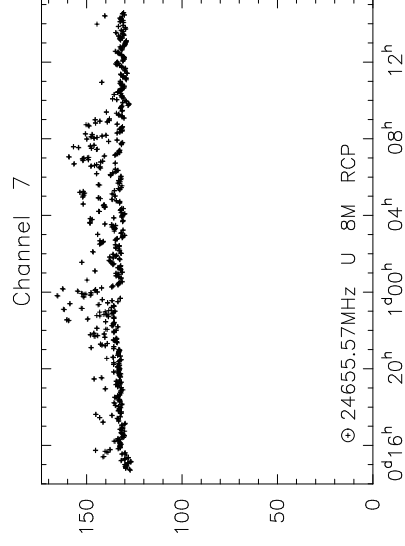

LA SYSTEM TEMPERATURES BP125A

System Temperature (K)

LA MONITOR DATA BP125A

CABLE and PCAL DATA --- LA BP125A

2006JUN04