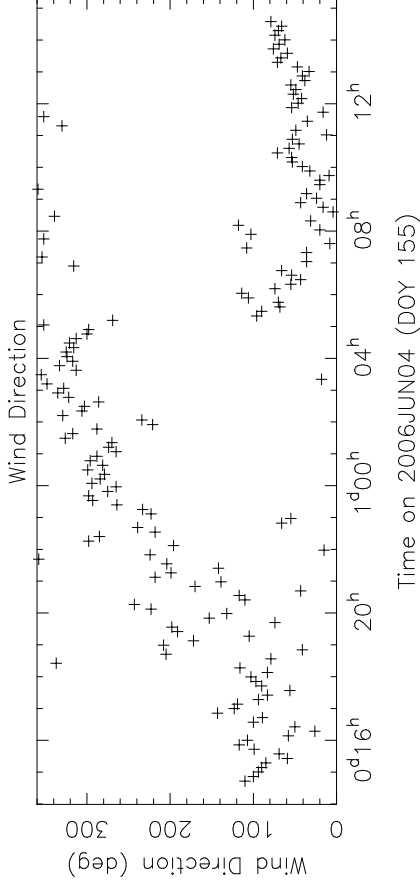

LA SYSTEM TEMPERATURES BP125A

System Temperature (K)

LA MONITOR DATA BP125A

CABLE and PCAL DATA --- LA BP125A

2006JUN04